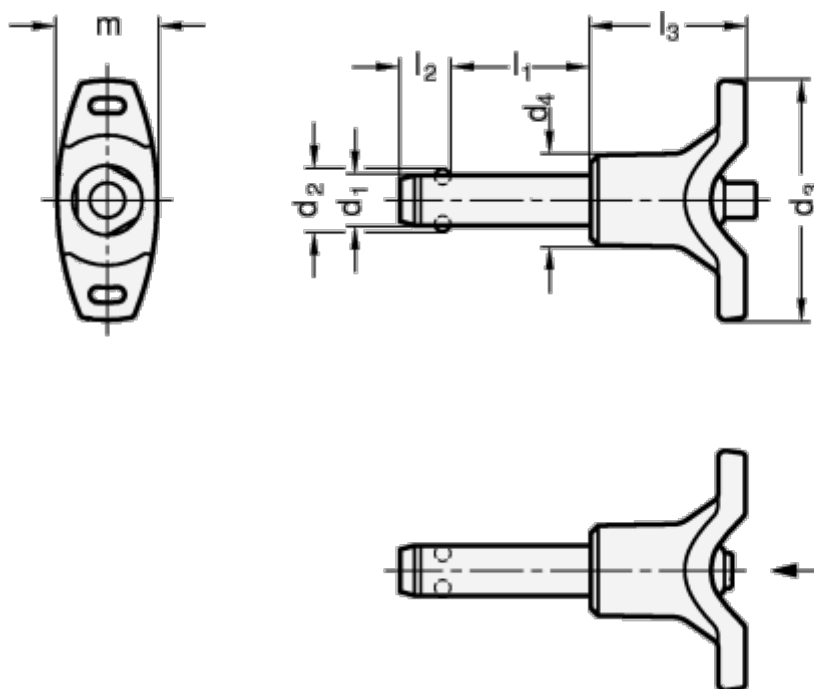

Article number: 201138845

Description: E+G stainless steel-ball lock pin
GN 113.8-8-45

Measures

d1 = 8

d2 = 9.5

d3 = 48

d4 = 18.0

l1 = 45

l2 = 8.2

l3 = 31.0

m = 20.5

Resilience (N) = 63